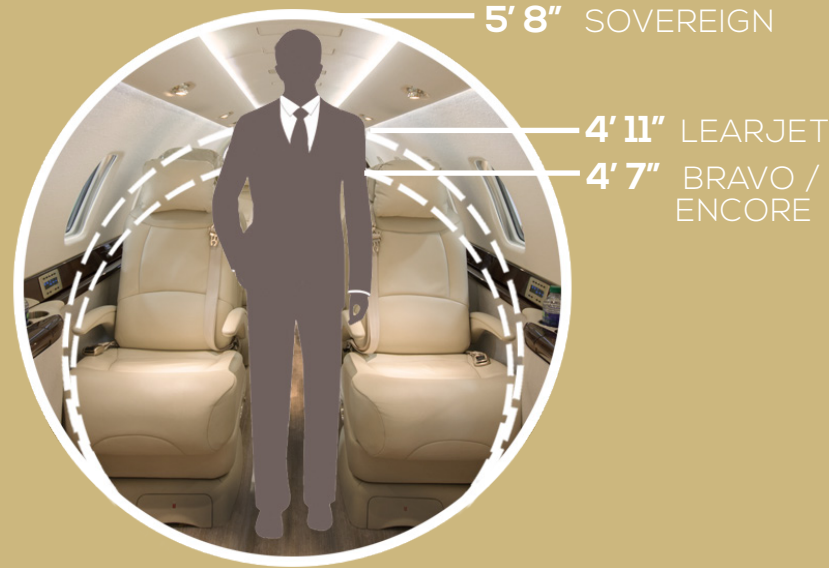

## AMENITIES

-  Satellite-based Inflight Wi-Fi
-  Satellite phone
-  Power outlets
-  Entertainment system with headsets
-  DVD or CD, Airshow Moving Map
-  Video monitors
-  Cabin speakers
-  Passenger adjustable temperature, lighting, A/V
-  Fully stocked bar/refreshment centre
-  Microwave for hot meals, snacks
-  Enclosed aft lavatory
-  Large baggage capacity

**HIGH-SPEED CRUISE:** .80 MACH

**RANGE:** NON-STOP COAST TO COAST

**CEILING:** 47,000 FEET

**PASSENGER CAPACITY:** 8

**HEIGHT:** STANDUP CABIN

**RUNWAY:** SHORT FIELD TAKE OFF/LANDING

## CABIN HEIGHT COMPARISON