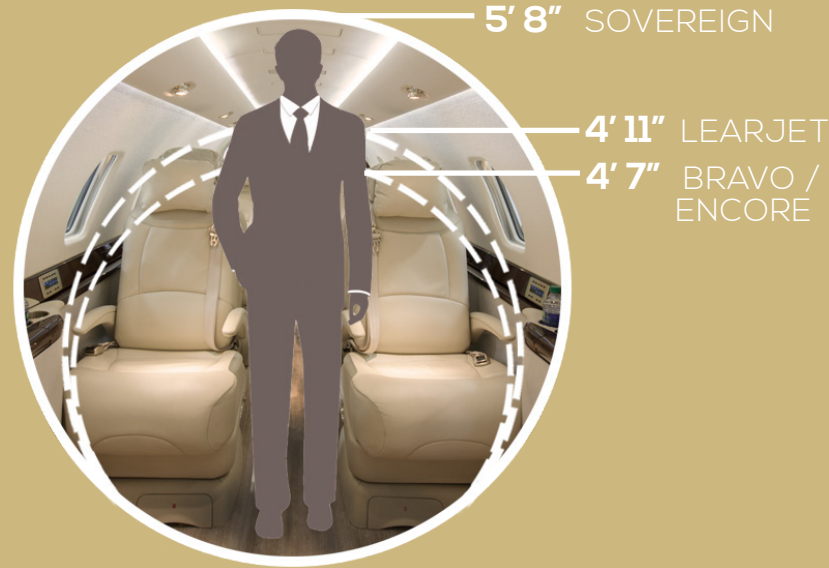

CESSNA CITATION SOVEREIGN

AMENITIES

-  Satellite-based Inflight Wi-Fi
-  Satellite phone
-  Power outlets
-  Entertainment system with headsets
-  DVD or Airshow Moving Map
-  Video monitors
-  Cabin speakers
-  Passenger adjustable temperature, lighting, A/V
-  Fully stocked bar/refreshment centre
-  Microwave for hot meals, snacks
-  Enclosed aft lavatory
-  Large baggage capacity

HIGH-SPEED CRUISE: .80 MACH

RANGE: NON-STOP COAST TO COAST

CEILING: 47,000 FEET

PASSENGER CAPACITY: 9

HEIGHT: STANDUP CABIN

RUNWAY: SHORT FIELD TAKE OFF/LANDING

CABIN HEIGHT COMPARISON

CABIN LAYOUT