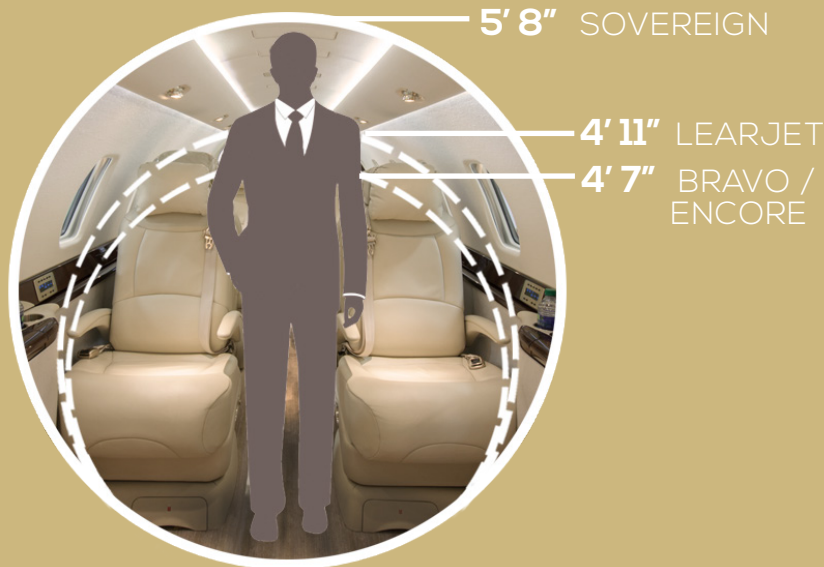

CESSNA CITATION SOVEREIGN

AMENITIES

-  Satellite-based Inflight Wi-Fi
-  Satellite phone
-  Power outlets
-  Entertainment system with headsets
-  DVD or CD, Airshow Moving Map
-  Video monitors
-  Cabin speakers
-  Passenger adjustable temperature, lighting, A/V
-  Fully stocked bar/refreshment centre
-  Microwave for hot meals, snacks
-  Enclosed aft lavatory
-  Large baggage capacity

HIGH-SPEED CRUISE: .80 MACH

RANGE: NON-STOP COAST TO COAST

CEILING: 47,000 FEET

PASSENGER CAPACITY: 8

HEIGHT: STANDUP CABIN

RUNWAY: SHORT FIELD TAKE OFF/LANDING

CABIN HEIGHT COMPARISON

CABIN LAYOUT